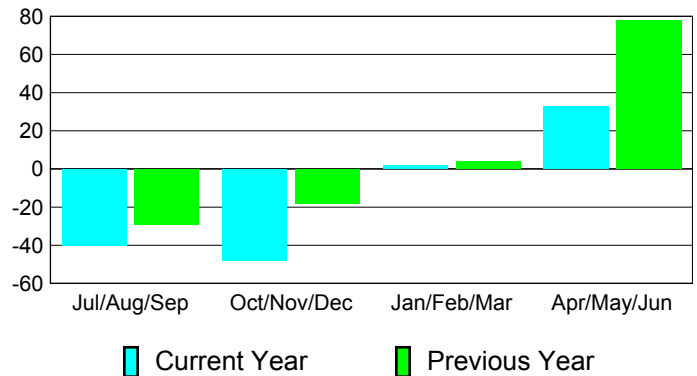

Membership Results
2010-2011

Membership
2009-2010

Month	Net Memb Goal	Actual New Memb	Actual Dropped Memb	Gain/Loss of Memb	Gain/Loss of Memb
Jul/Aug/Sep	0	31	-71	-40	-29
Oct/Nov/Dec	0	29	-77	-48	-18
Jan/Feb/Mar	0	31	-29	2	4
Apr/May/June	0	90	-57	33	78
Totals	0	181	-234	-53	35

Membership Results 2010-2011

Goal, New, Dropped, Gain/Loss

Comparison of Membership Gain/Loss

Current Year Compared to the Previous Year

Gender Comparison 2010-2011

Jul/Aug/Sep

Oct/Nov/Dec

Jan/Feb/Mar

Apr/May/June

Male

Female