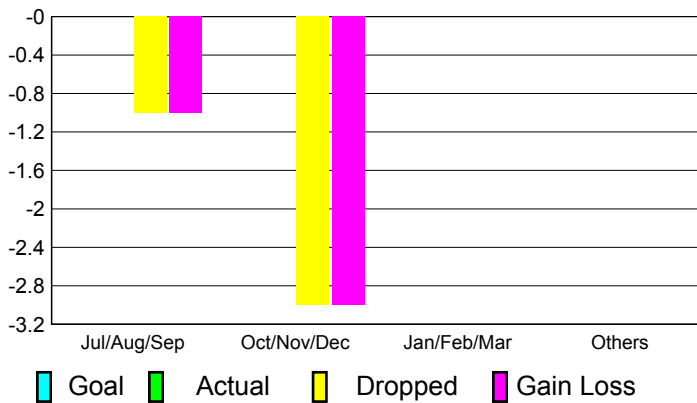

2010-2011 GMT Reports for District (or Undistricted) **District LC 4**

GMT: **Mr. Edisson Karnopp**

Location: **BRAZIL**

GMT CA: **3**

CLUBS

Club Results
2010-2011

Clubs
2009-2010

Month	New Club Goal	Actual New Clubs	Actual Dropped Clubs	Gain/Loss of Clubs	Gain/Loss of Clubs
Jul/Aug/Sep	0	0	-1	-1	0
Oct/Nov/Dec	0	0	-3	-3	0
Jan/Feb/Mar	0	0	0	0	0
Apr/May/June	0	0	0	0	3
Totals	0	0	-4	-4	3

Club Results 2010-2011

Goal, New, Dropped, Gain/Loss

Comparison of Club Gain/Loss

Current Year Compared to the Previous Year

YTD Status Quo Clubs 2010-2011

Status Quo Clubs Compared to Status Quo Members

MEMBERSHIP