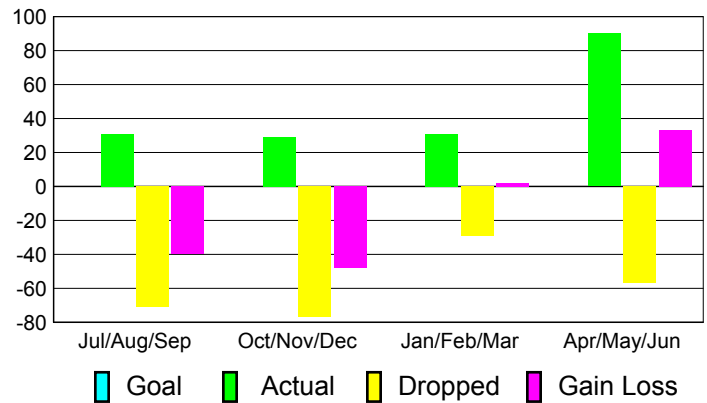

Membership Results 2010-2011

Goal, New, Dropped, Gain/Loss

Comparison of Membership Gain/Loss

Current Year Compared to the Previous Year