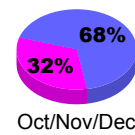

Membership Results
2010-2011

Membership
2009-2010

Month	Net Memb Goal	Actual New Memb	Actual Dropped Memb	Gain/Loss of Memb	Gain/Loss of Memb
Jul/Aug/Sep	0	31	-71	-40	-29
Oct/Nov/Dec	0	29	-77	-48	-18
Jan/Feb/Mar	0	31	-29	2	4
Apr/May/June	0	90	-57	33	78
Totals	0	181	-234	-53	35

Membership Results 2010-2011

Goal, New, Dropped, Gain/Loss

Comparison of Membership Gain/Loss

Current Year Compared to the Previous Year

Gender Comparison 2010-2011

Jul/Aug/Sep

Oct/Nov/Dec

Jan/Feb/Mar

Apr/May/June

Male

Female