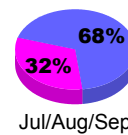

Membership Results
2010-2011

Membership
2009-2010

Month	Net Memb Goal	Actual New Memb	Actual Dropped Memb	Gain/Loss of Memb	Gain/Loss of Memb
Jul/Aug/Sep	0	31	-71	-40	-29
Oct/Nov/Dec	0	29	-77	-48	-18
Jan/Feb/Mar	0	31	-29	2	4
Apr/May/June	0	90	-57	33	78
Totals	0	181	-234	-53	35

Membership Results 2010-2011

Goal, New, Dropped, Gain/Loss

Comparison of Membership Gain/Loss

Current Year Compared to the Previous Year

Gender Comparison 2010-2011

Jul/Aug/Sep

Oct/Nov/Dec

Jan/Feb/Mar

Apr/May/June

Male

Female